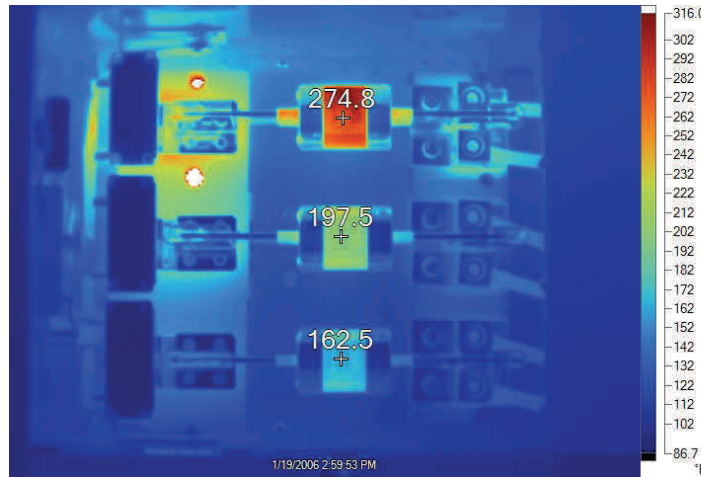

NOW OFFERING

INFRARED TESTING SERVICES

RESIDENTIAL
COMMERCIAL
INDUSTRIAL
MOTORS
PANELS
BREAKERS

POWER LINES
SUB-STATIONS
IN-FLOOR HEATING
UPS SYSTEMS
TRANSFORMERS
PUMPS

Infrared testing evaluates the health of your building or residence. It can detect electrical problems before they cause serious complications and can prevent devastating and costly damage. The evaluation should be performed either annually or bi-annually as preventative maintenance and Nickle is happy to start providing this precautionary service.